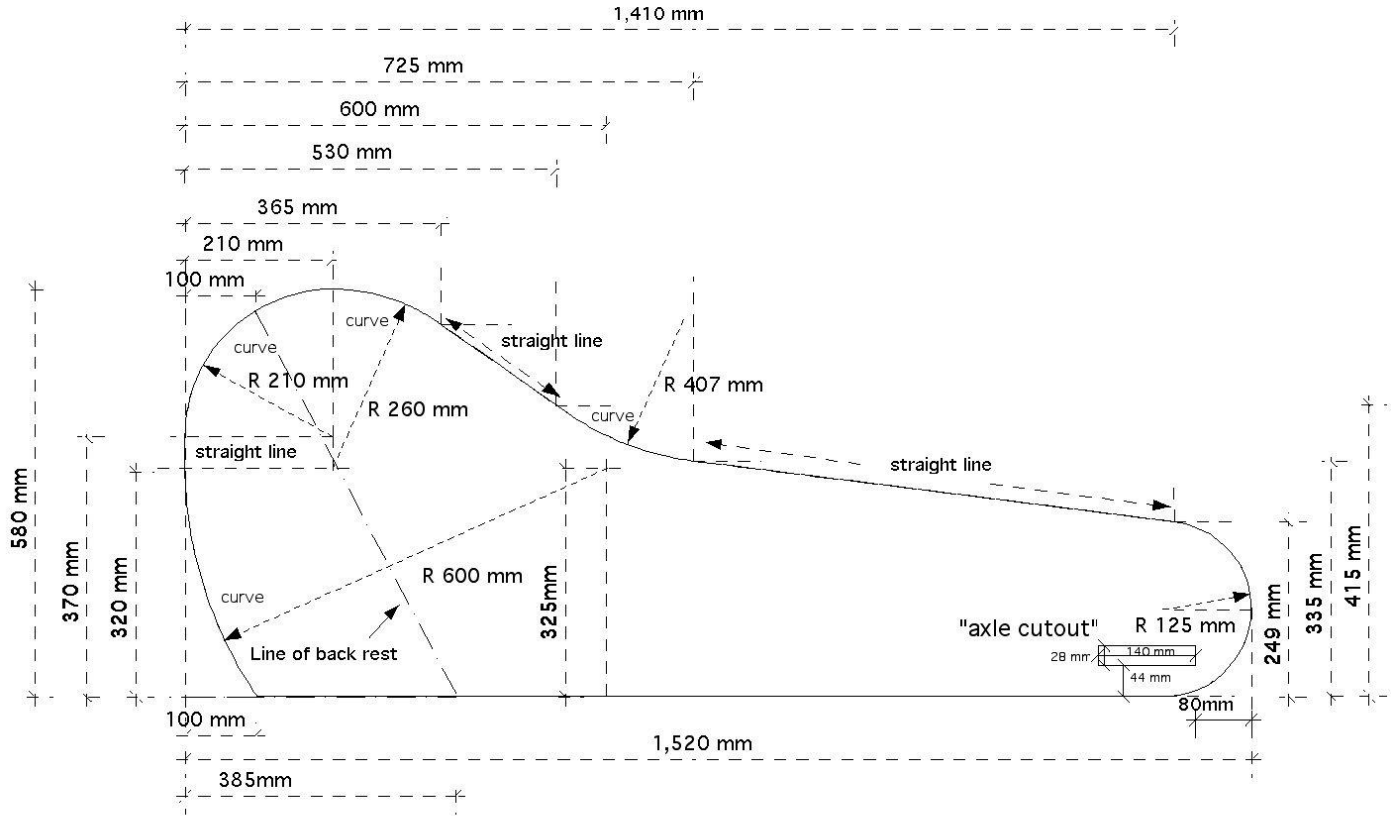

Blocks from solid timber

12 mm CD Ply

Top Layout details

Base Layout details

Sides Layout detail