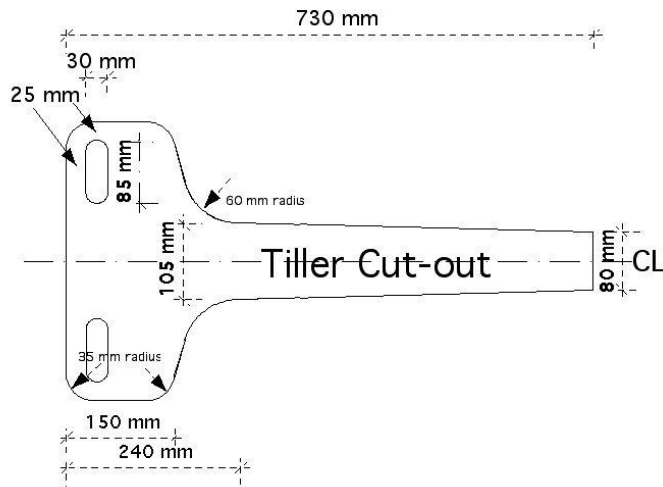

Blocks from solid timber

12 mm CD Ply

Top Layout details

Base Layout details

Sides Layout detail