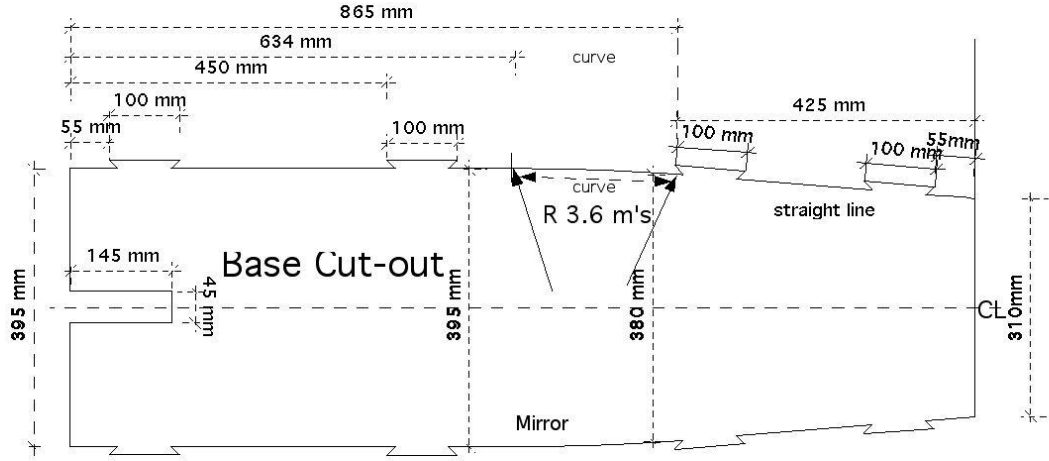

Blocks from solid timber

12 mm CD Ply

Top Layout details

Base Layout details

Sides Layout detail