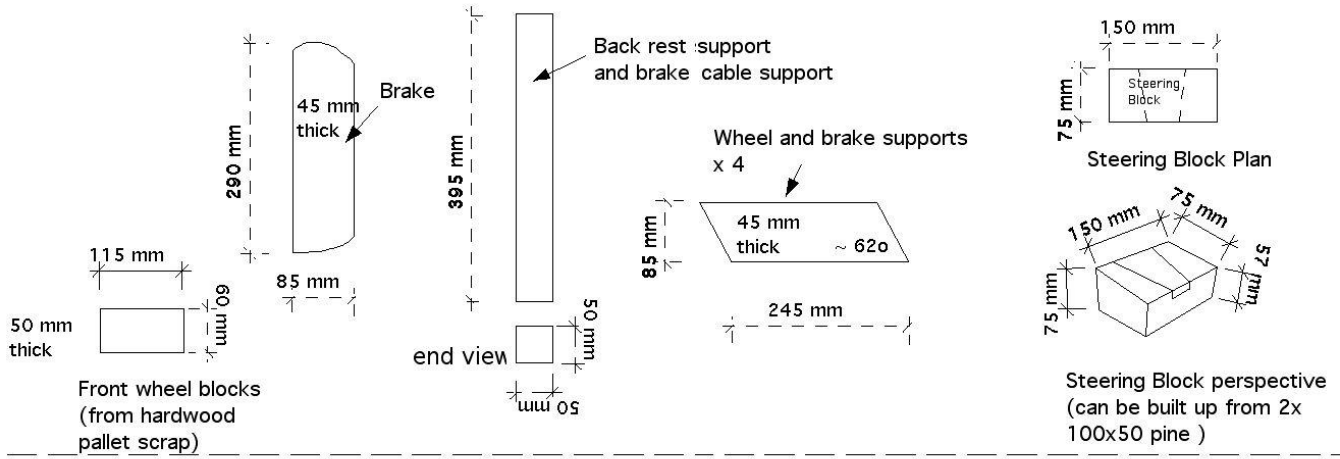

Blocks from solid timber

12 mm CD Ply

Top Layout details

Base Layout details

Sides Layout detail