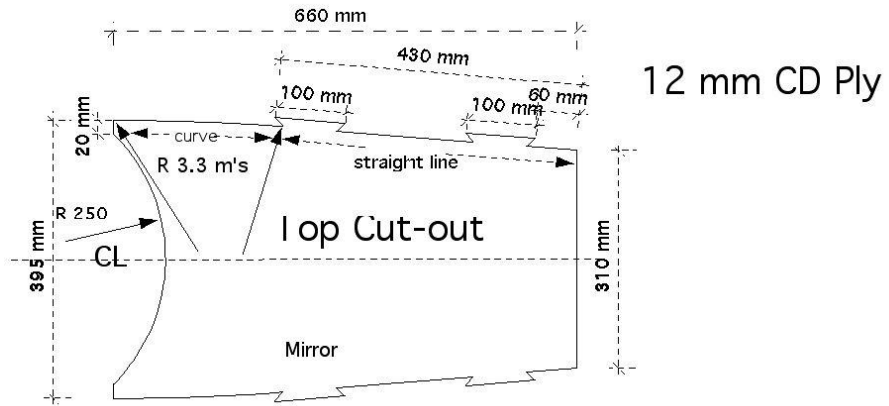

Blocks from solid timber

12 mm CD Ply

Top Layout details

Base Layout details

Sides Layout detail