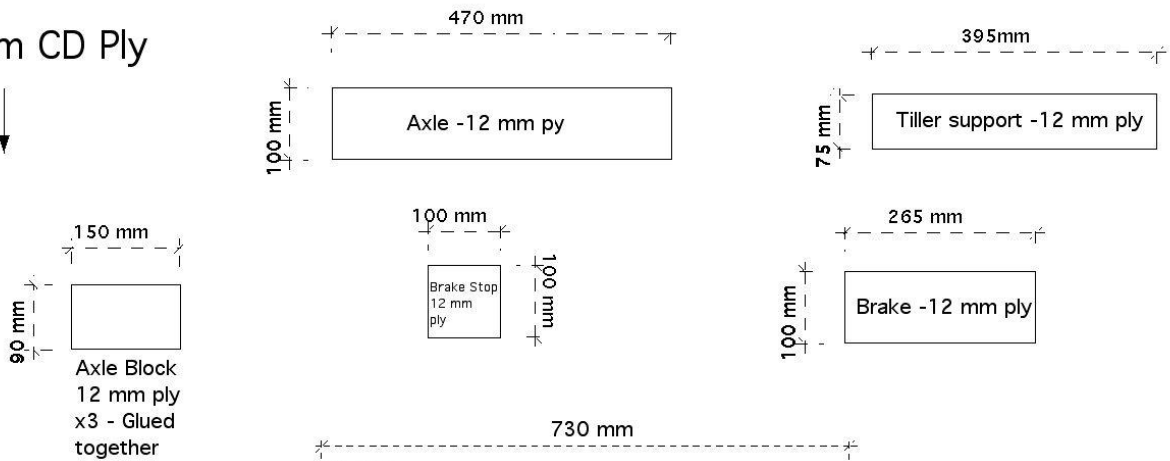

Blocks from solid timber

12 mm CD Ply

Top Layout details

Base Layout details

Sides Layout detail