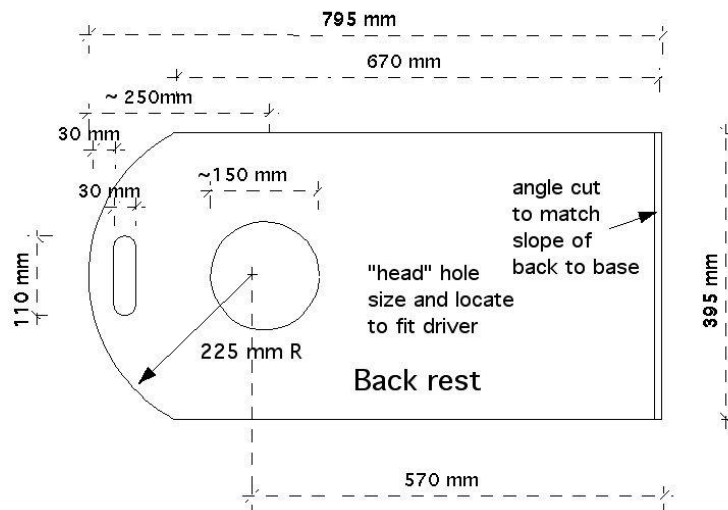

Blocks from solid timber

12 mm CD Ply

Top Layout details

Base Layout details

Sides Layout detail